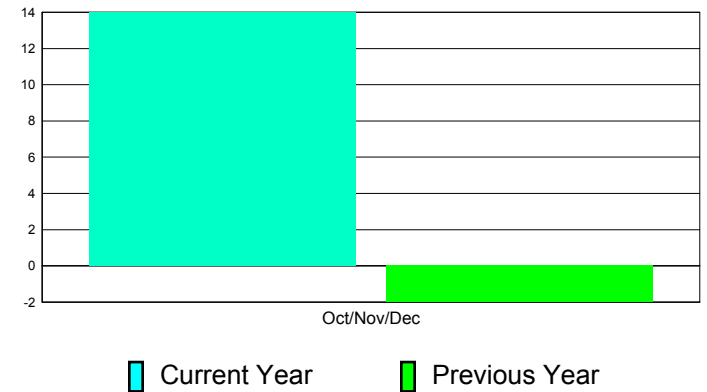

Comparison of Membership Gain/Loss

Current Year Compared to the Previous Year