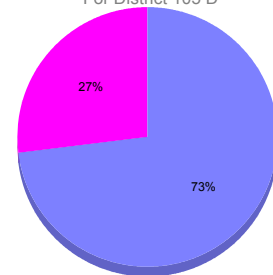

**Membership Results
2011-2012**

**Membership
2010-2011**

Month	Net Memb Goal	Actual New Memb	Actual Dropped Memb	Gain/Loss of Memb	Gain/ Loss of Memb
Oct/Nov/Dec	0	115	101	14	-2
Totals	0	115	101	14	-2

Membership Results 2011-2012

Goal, New, Dropped, Gain/Loss

Comparison of Membership Gain/Loss

Current Year Compared to the Previous Year

Gender Comparison 2010-2011

For District 105 D

Oct/Nov/Dec

■ Male ■ Female