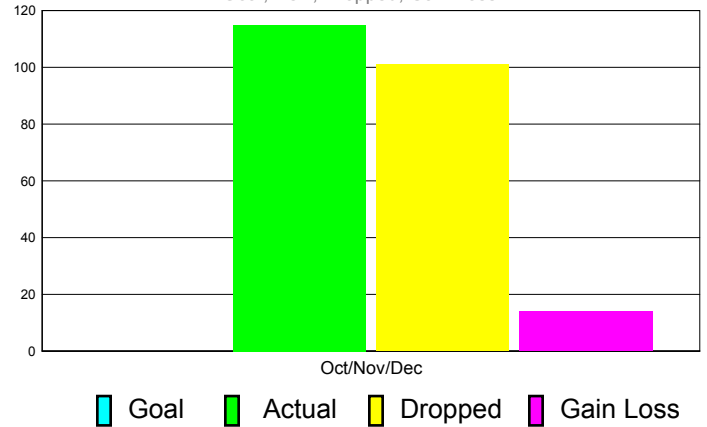

Membership Results 2011-2012

Goal, New, Dropped, Gain/Loss